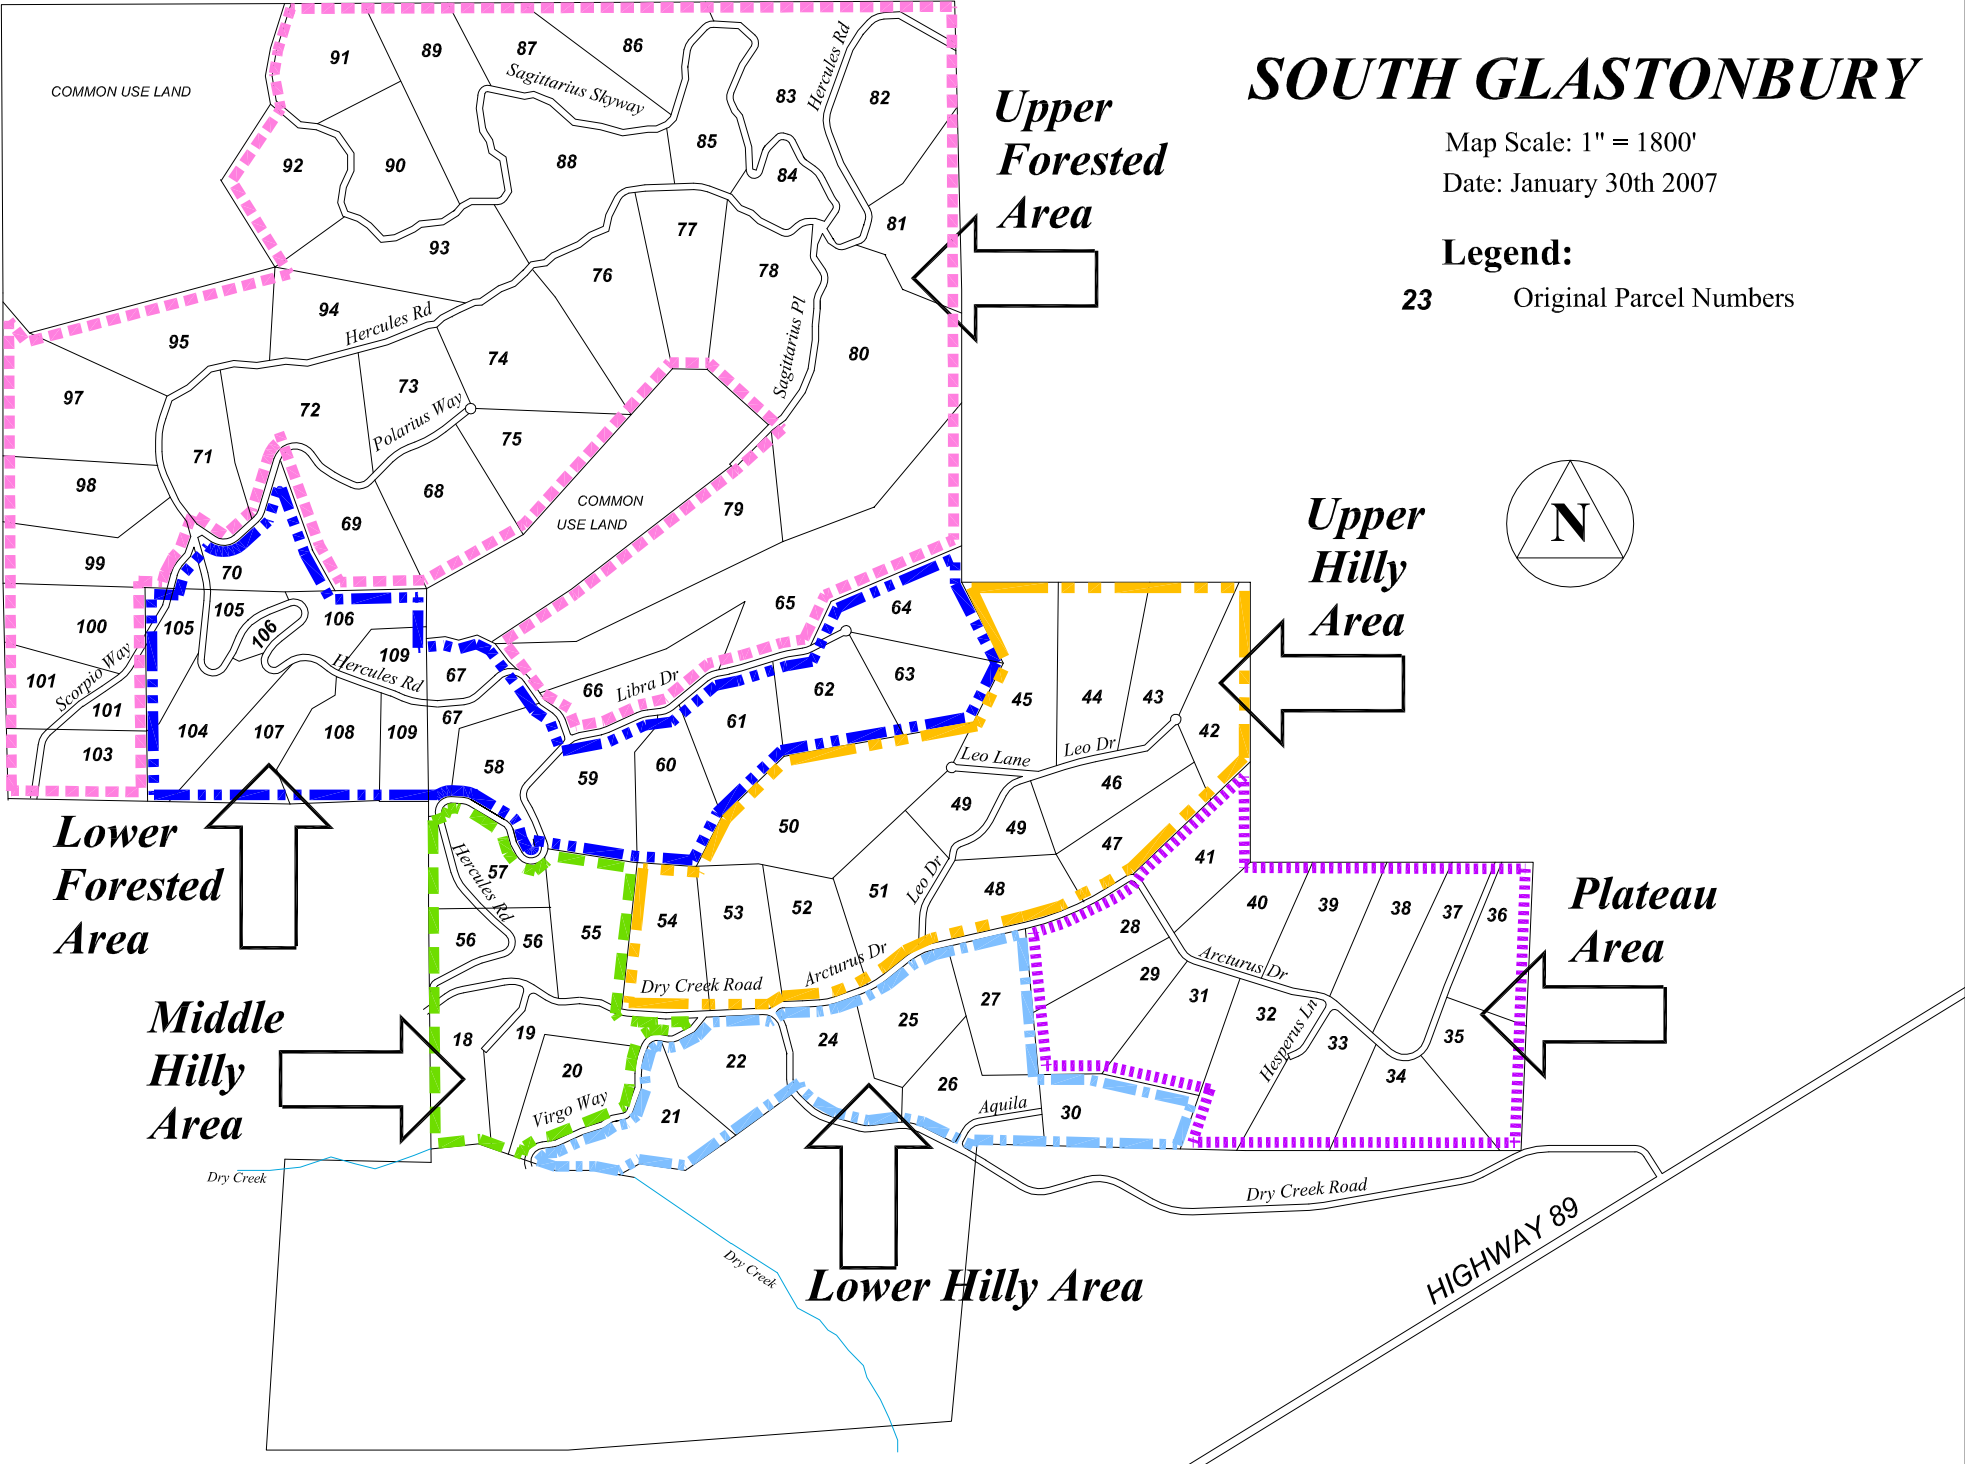

SOUTH GLASTONBURY

Map Scale: 1" = 1800'

Date: January 30th 2007

Legend:

23 Original Parcel Numbers

Upper Forested Area

Upper Hilly Area

Plateau Area

Lower Hilly Area

Lower Forested Area

Middle Hilly Area