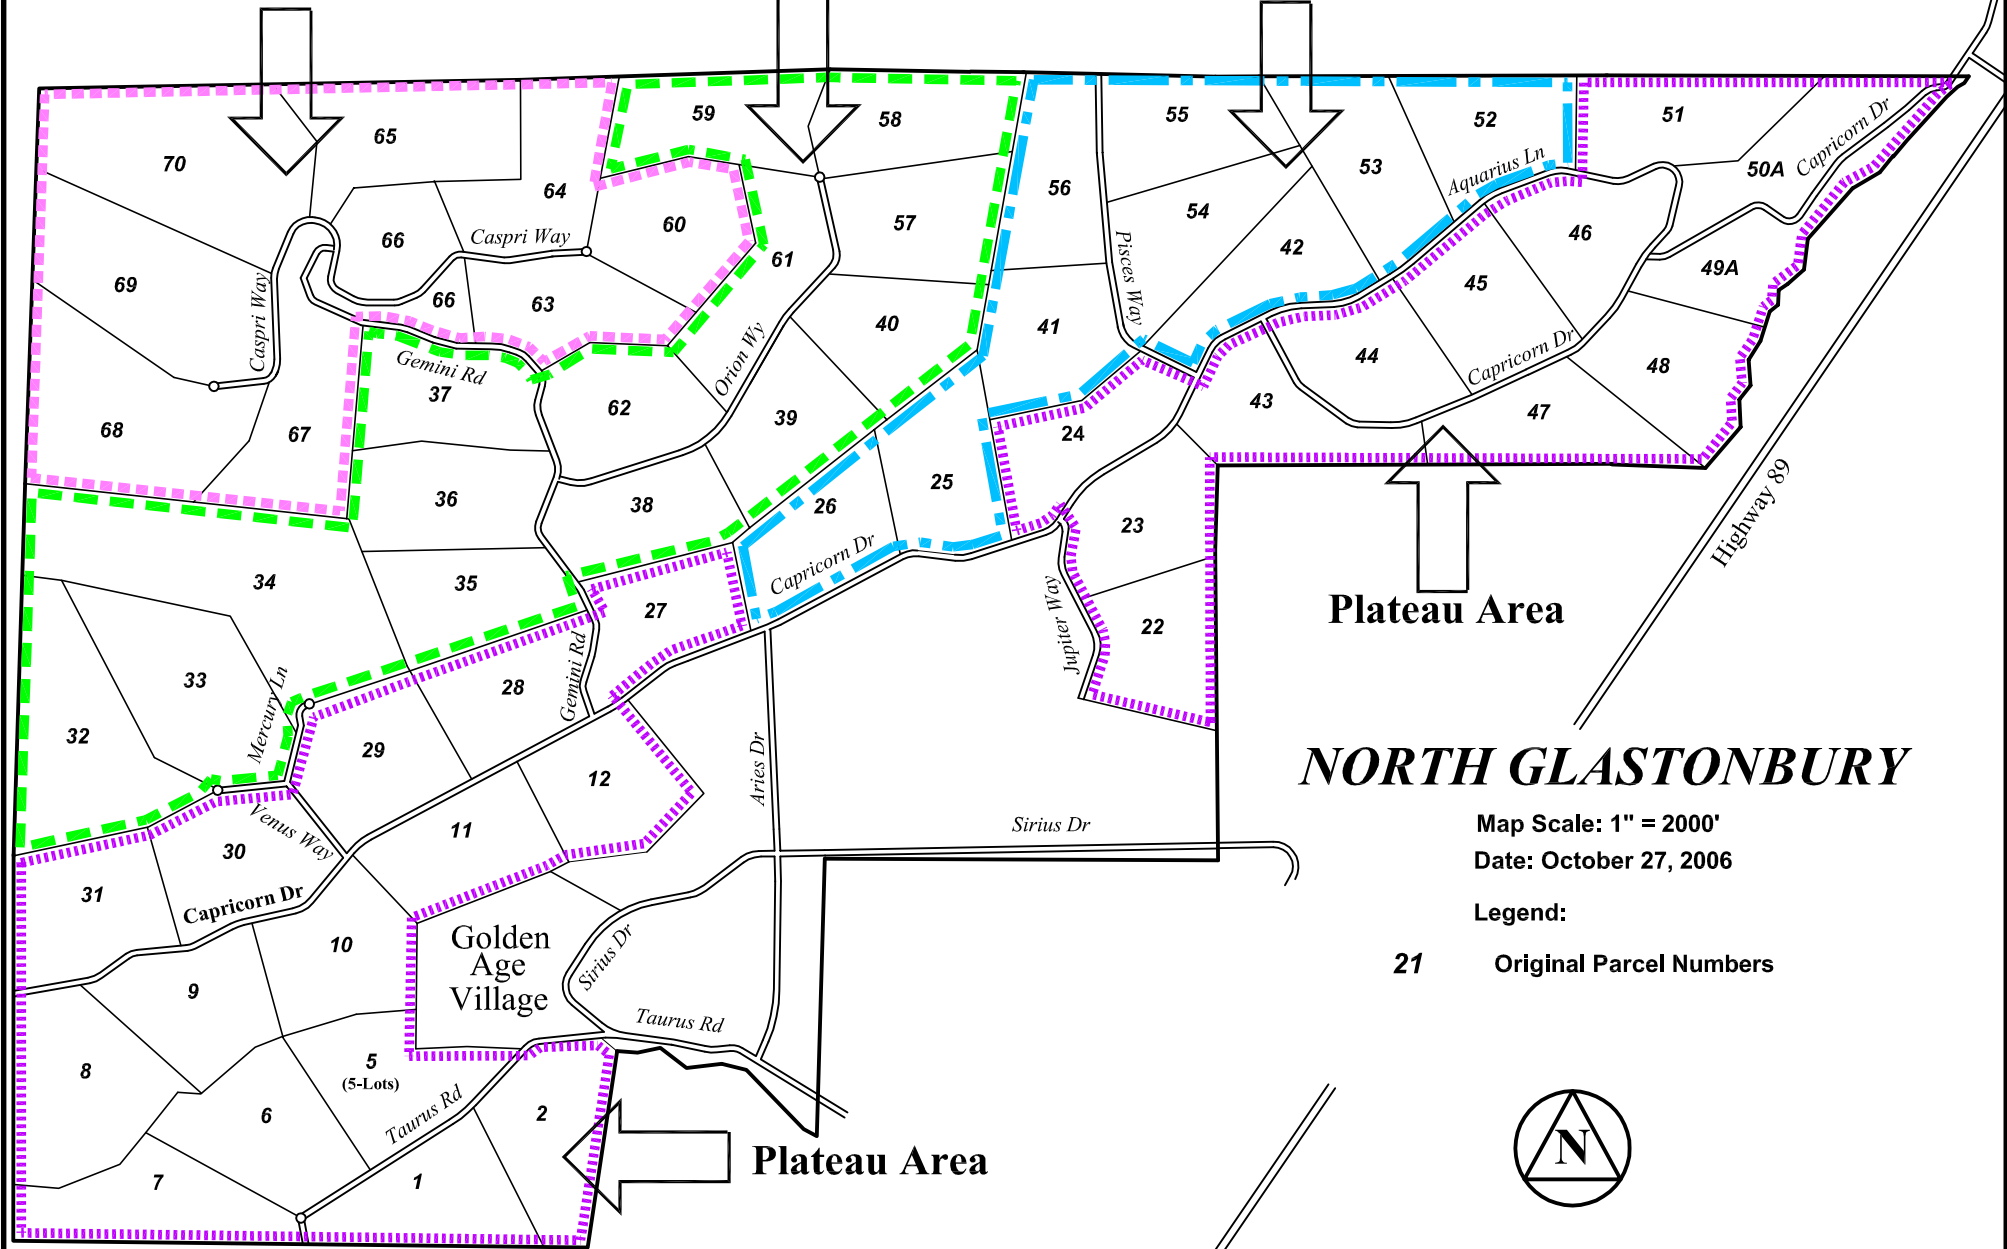

Upper Hilly Area

Middle Hilly Area

Lower Hilly Area

Plateau Area

NORTH GLASTONBURY

Map Scale: 1" = 2000'

Date: October 27, 2006

Legend:

21 Original Parcel Numbers