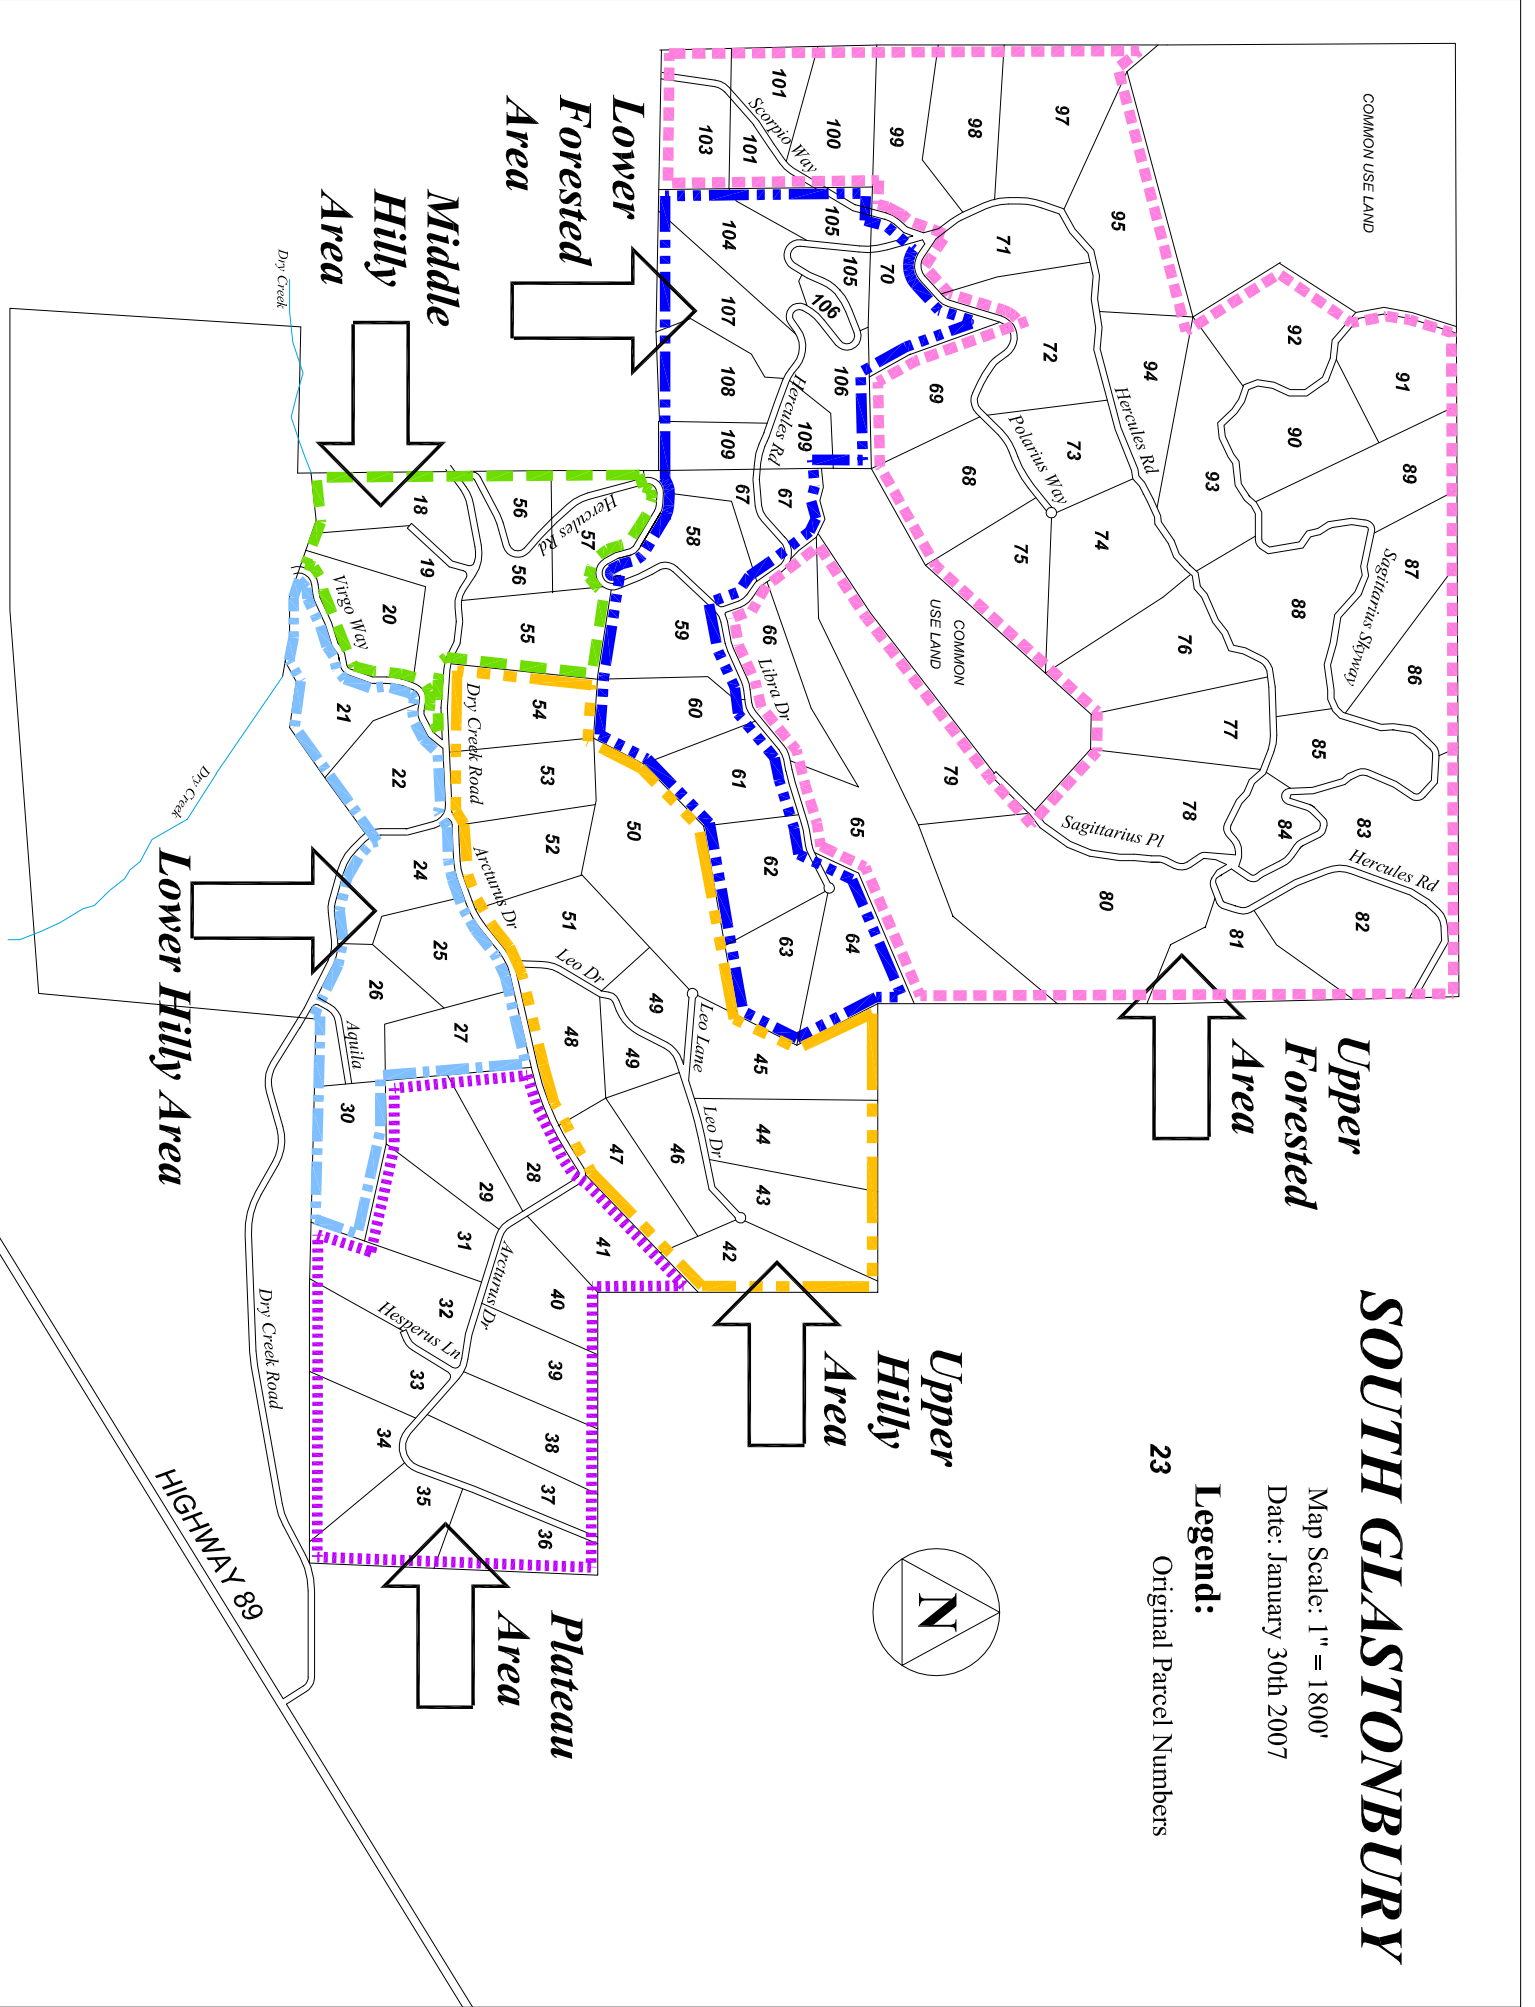

SOUTH GLASTONBURY

Map Scale: 1" = 1800'
 Date: January 30th 2007

Legend:
 23 Original Parcel Numbers

Upper
Forested
Area

Upper
Hilly
Area

Lower
Forested
Area

Middle
Hilly
Area

Lower
Hilly
Area

Plateau
Area