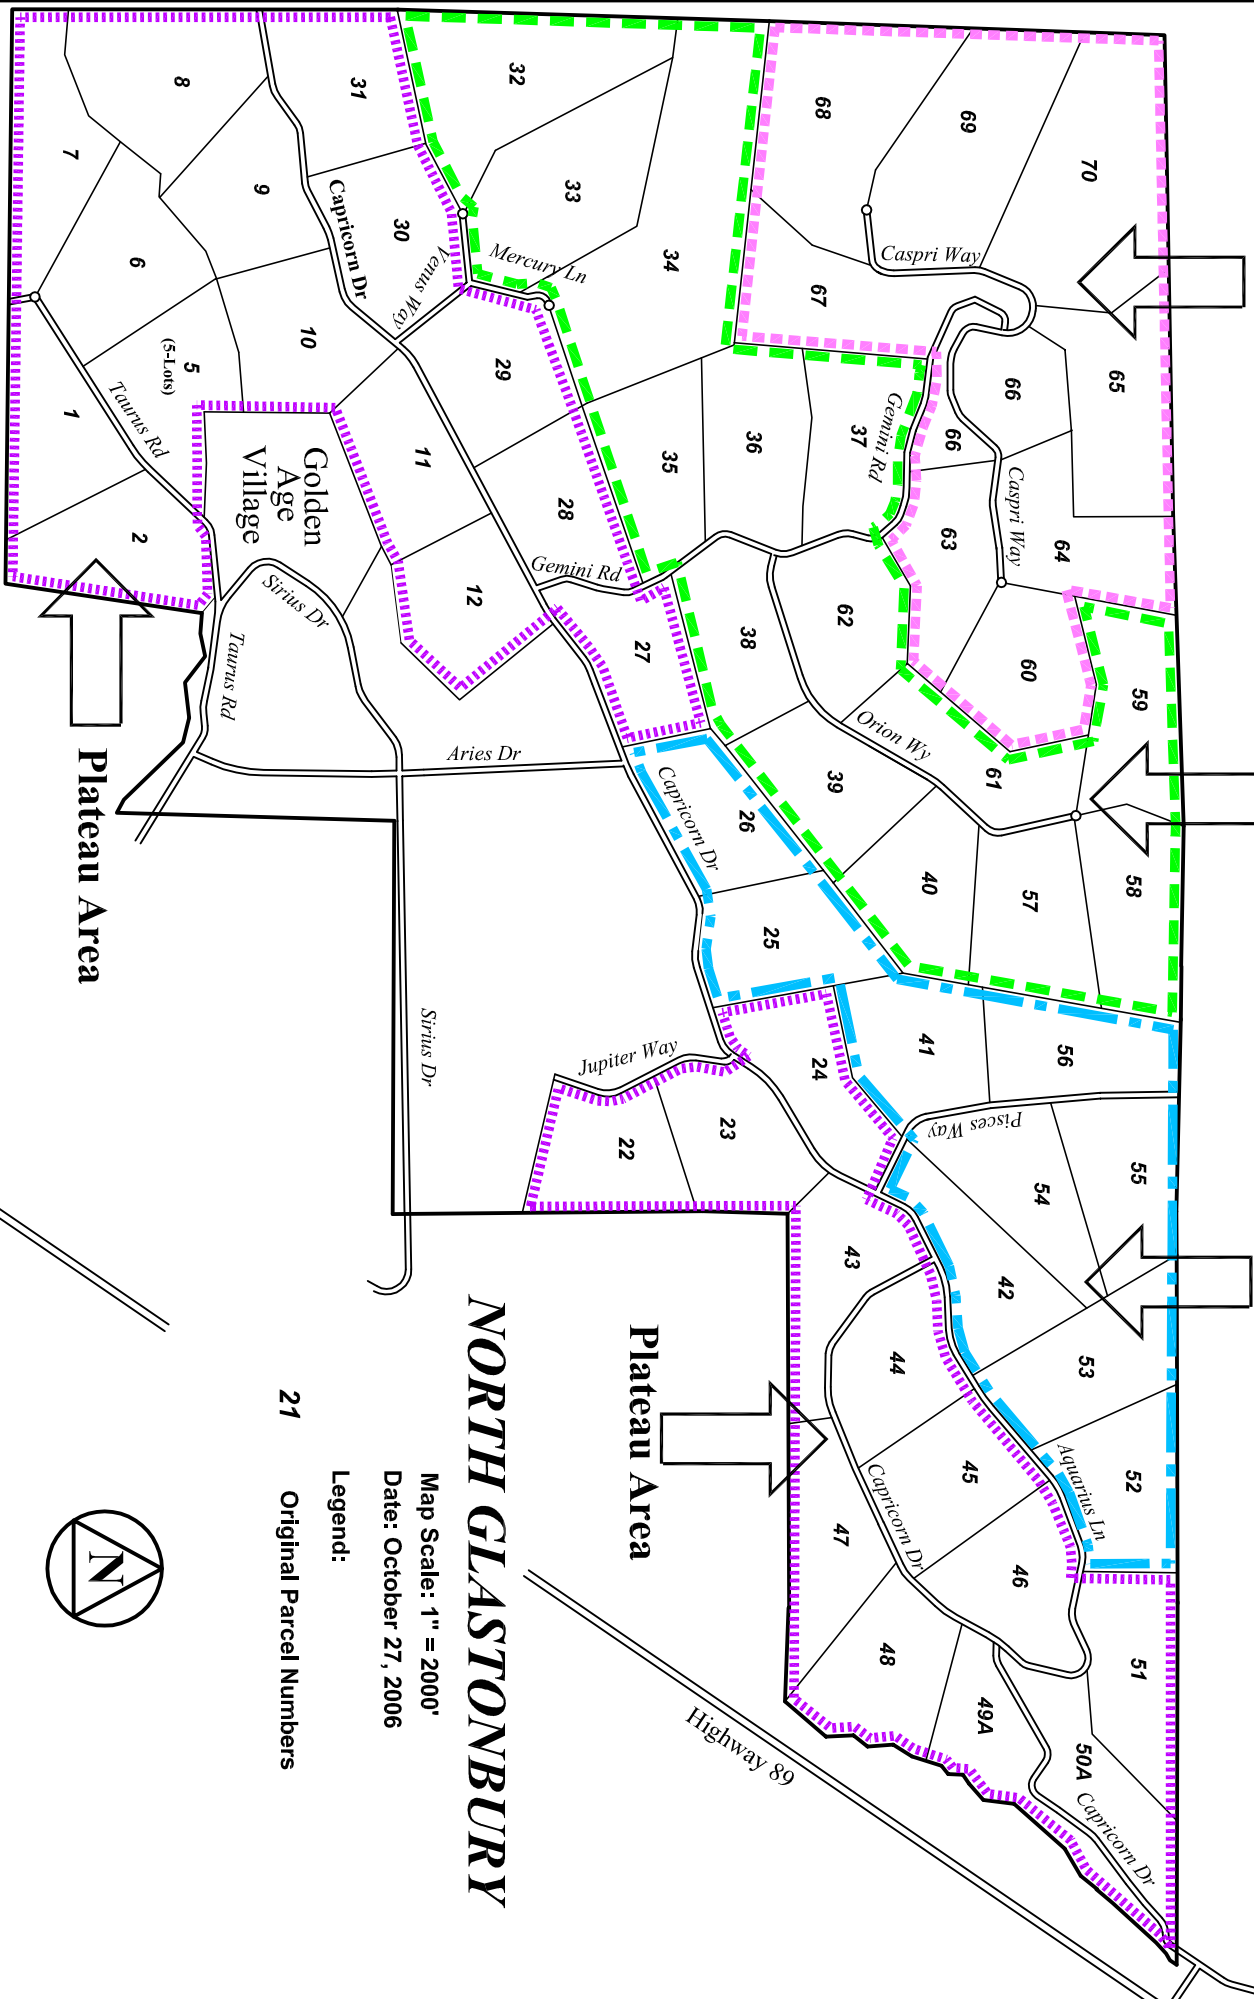

Upper Hilly Area

Middle Hilly Area

Lower Hilly Area

NORTH GLASTONBURY

Map Scale: 1" = 2000'

Date: October 27, 2006

Legend:

21 Original Parcel Numbers